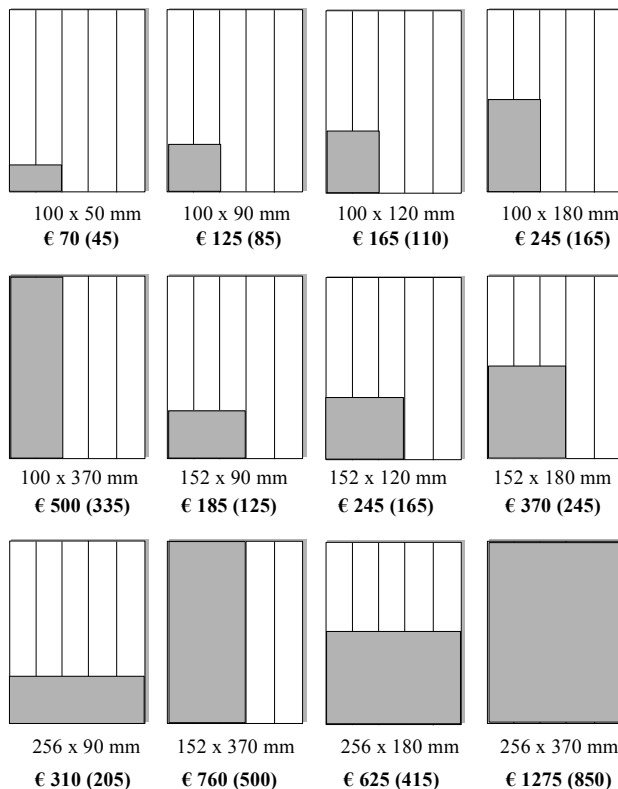

ADVERTISING RATES IN THE BALTIC TIMES WEEKLY

ALL MEASUREMENTS ARE WIDTH X HEIGHT

News, Business, Finance, Outlook – 5 column grid

Front page: Full-color print

Bottom boxes   48 x 50 mm – € 60
100 x 50 mm – € 125
152 x 50 mm – € 190
204 x 50 mm – € 255

Back page: Full-color print - € 1.75 per cm²

Other pages: Mono - € 0,90 per cm²
Full-color - € 1,35 per cm²

Special position: Front Business page. Mono.
Top box 100 x 30 mm – € 60

DISCOUNTS

Volume discounts: for more than 100 cm² – 5 %
for more than 300 cm² – 10 %
for more than 500 cm² – 15 %

Discount for multiple insertions: more than 1 – 5 %
more than 3 – 10 %
more than 11 – 15 %
more than 23 – 20 %
more than 39 – 25 %

► **Discounts are summed up**

6 column grid sections: Out & About, Classifieds

Rates and ads samples are available in a separate rate card

COLOR RATES (MONO). VAT 21% is not included

DEADLINES

News, Business, Finance, Outlook, Out & About, display ads in Real Estate & Classifieds - one week in advance

Linage ads in Real Estate & Classified – Tuesday, 14:00 local time

MECHANICAL DATA All measurements are WIDTH X HEIGHT

Format: 20A3	5 column grid	6 column grid
Trimmed size: 280 x 420 mm	News, Business, Finance, Outlook	Out&About, Classifieds
Print area: 256 x 380 mm	1 column – 48 mm	1 column – 40 mm
Full-page ad space: 256 x 370 mm	2 columns – 100 mm	2 columns – 83 mm
Mono/Full-color combined	3 columns – 152 mm	3 columns – 126 mm
Printing: Offset	4 columns – 204 mm	4 columns – 169 mm
Paper: Newsprint (whiteness 62 – 64%)	5 columns – 256 mm	5 columns – 212 mm
Print Screen: 85 lpi. Dot gain 30		6 columns – 255 mm

Color print: Color print is regularly available on the Front and Back pages (specified rates above) and in Out & About section (separate rate card). Full-color advertising on other pages – 20% premium. Ad space reservation on a particular page in News/Business sections – 10% premium.

Artwork delivery is available by e-mail, on FTP, on USB, CD,. Formats accepted: EPS, PDF, TIFF (200 dpi Grayscale, 400 dpi CMYK, don't use LZW compression), JPEG (maximum quality). Archives available – ZIP, RAR.

Sending your artworks by e-mail, please use the following accounts: adv@baltictimes.com ; jobs@baltictimes.com